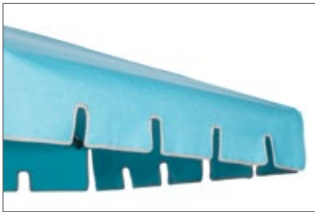

Mirasol® Umbrella

Mirasol[®] Umbrella

The celestial dome shape of the Mirasol[®] umbrella evokes old-world charm. Its classic silhouette and striking shape offer a respite from the sun in the style of a bygone era.

7'0"
7'0"

POLE DIAMETER

1.5"
2.0"

OVERALL HEIGHT

8'8"
9'0"

OCTAGON

MC0 - 11

11'0"

7'0"

2.5"

9'4"

Finials

FLAME

ACORN

Valances

KEYHOLE