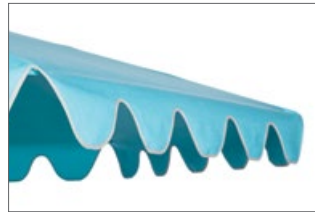

Mirasol® Umbrella

Mirasol[®] Umbrella

The celestial dome shape of the Mirasol[®] umbrella evokes old-world charm. Its classic silhouette and striking shape offer a respite from the sun in the style of a bygone era.

The Mirasol is available with its own signature valance or one of our specialty valances, each expertly edge-finished with braid trim offered in 34 coordinating or contrasting colors, giving each creation its own distinct personality. Mirasol is a natural choice for style-conscious homeowners.

7'0"
7'0"

POLE DIAMETER

1.5"
2.0"

OVERALL HEIGHT

8'8"
9'0"

OCTAGON

MC0 - 11

11'0"

7'0"

2.5"

9'4"

Finials

FLAME

ACORN

Valances

KEYHOLE