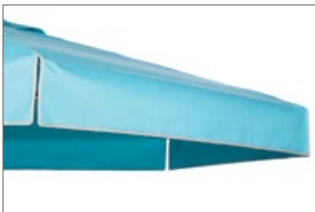

Specifications

HEXAGON

STYLE NUMBER

MCH - 7
MCH - 9

SIZE

7'6"
9'0"

GROUND CLEARANCE

7'0"
7'0"

POLE DIAMETER

1.5"
2.0"

OVERALL HEIGHT

8'8"
9'0"

OCTAGON

MC0 - 11

11'0"

7'0"

2.5"

9'4"

Finials

Valances

STRAIGHT

Powder Coat Finishes for Frames