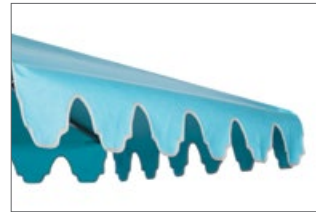

Specifications

HEXAGON

STYLE NUMBER

MCH - 7
MCH - 9

SIZE

7'6"
9'0"

GROUND CLEARANCE

7'0"
7'0"

POLE DIAMETER

1.5"
2.0"

OVERALL HEIGHT

8'8"
9'0"

OCTAGON

MC0 - 11

11'0"

7'0"

2.5"

9'4"

Finials

Valances

MARQUIS

Powder Coat Finishes for Frames