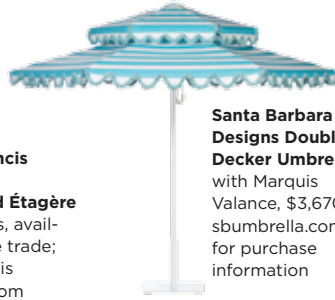

COASTAL LIVING®

CAYO
ESPANTO,
BELIZE

OVERWATER
(OFF-THE-GRID)
ESCAPES
PAGE 12

The Blue Issue!

APRIL 2017

AN ODE TO THE
BEAUTY AND BOUNTY
OF THE OCEAN

RUGS

Safavieh Navajo Kilim in Ivory/Blue, \$300 (6' by 9'); safaviehhome.com

CASE GOODS

Ballard Designs Vieste Demilune Table in Deep Spa, \$1,099; ballarddesigns.com

OUTDOOR

Griffith Creek Designs Nile Round Pot Planter in Blue, \$36; wayfair.com

BEDDING

Matouk Diamond Pique Coverlet in Light Blue, \$174 (queen); matouk.com

Global Views Arabesque Rug in Aqua, \$998; laylagrayce.com

David Francis Furniture Hollywood Étagère in Seaglass, available to the trade; davidfrancisfurniture.com

Santa Barbara Designs Double Decker Umbrella with Marquis Valance, \$3,670; sbumbrella.com for purchase information

Annie Selke's Pine Cone Hill Boyfriend Peacock Matelassé Throw, \$180; annieselke.com

Lulu & Georgia Aelfie Suzanne Flat Weave Rug in Teal, from \$89; luluandgeorgia.com

Julian Chichester Deneuve Cabinet, \$8,685; julianchichester.com for retailers