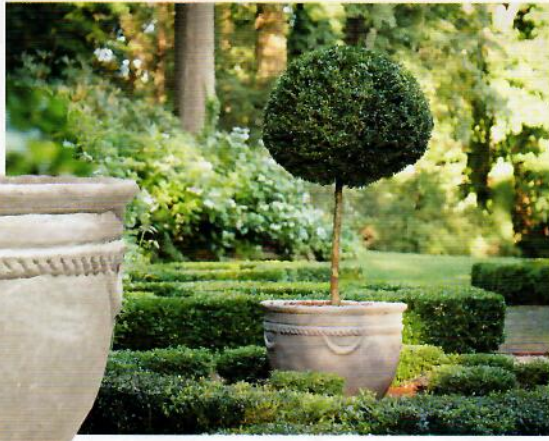

MAY/JUNE 2018

FLOWER

HOUSE | GARDEN | LIFESTYLE

COME INTO THE
garden

**Charlotte Moss
at Home in
the Hamptons**

***8 Steps to a
Lush Summer
Arrangement***

**Historical Estates of
Yorkshire, England**

9

10

14

This print, titled *La Fontelina Beach Club*, by Gray Malin, inspired the Santa Barbara Capri umbrella.

11

13

12

9. *Spanish Ring pot* (\$900) by Pennoyer Newman, (212) 839-0500 or pennoyernewman.com. 10. *Kona lounge chair* (\$1,055) by Kingsley Bate, (703) 361-7000 or kingsleybate.com. 11. *Governor pool house lanterns* in antique copper by Bevolo, bevolo.com. 12. *Vineyard side table* (\$598) by Serena & Lily, serenaandlily.com. 13. *Tobacco Leaf and Three Garlands tin plates* (\$11 each, sold in sets of 12) by One Hundred 80 Degrees through Kyle Fine Stationery, (205) 722-2291 or kylefinestationery.com. 14. *The Capri umbrella* (\$2,750) by Gray Malin for Santa Barbara Designs, santabarbaradesigns.com.