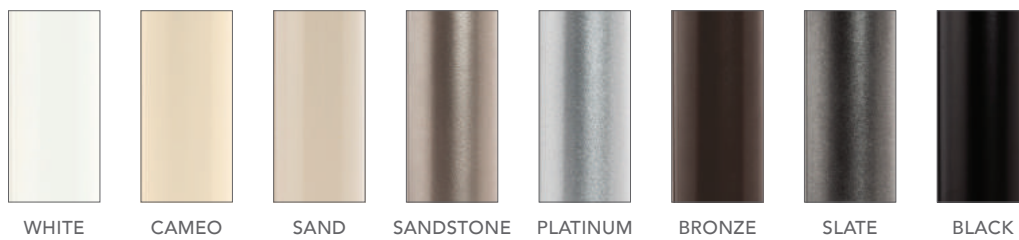

Specifications

HEXAGON	STYLE NUMBER	SIZE	GROUND CLEARANCE	POLE DIAMETER	OVERALL HEIGHT
	PCH - 9 - VG	9'0"	7'0"	2.0"	8'9"
	PCH - 10 - VG	10'6"	7'0"	2.0"	8'9"

OCTAGON	STYLE NUMBER	SIZE	GROUND CLEARANCE	POLE DIAMETER	OVERALL HEIGHT
	PXO - 10 - VG	10'0"	7'0"	2.5"	8'11"
	PXO - 12 - VG	12'0"	7'0"	2.5"	9'0"
	PXO - 14 - VG	14'0"	7'0"	2.5"	9'3"

SQUARE	STYLE NUMBER	SIZE	GROUND CLEARANCE	POLE DIAMETER	OVERALL HEIGHT
	PCS - 8 - VG	8'0"	7'0"	2.0"	8'9"
	PCS - 9 - VG	9'0"	7'0"	2.0"	9'6"

SQUARE	STYLE NUMBER	SIZE	GROUND CLEARANCE	POLE DIAMETER	OVERALL HEIGHT
	PXS - 10 - VG	10'0"	7'0"	2.5"	8'11"
	PXS - 12 - VG	12'0"	7'0"	2.5"	9'5"

Powder Coat Finishes for Frames

See page 61 for valance options.