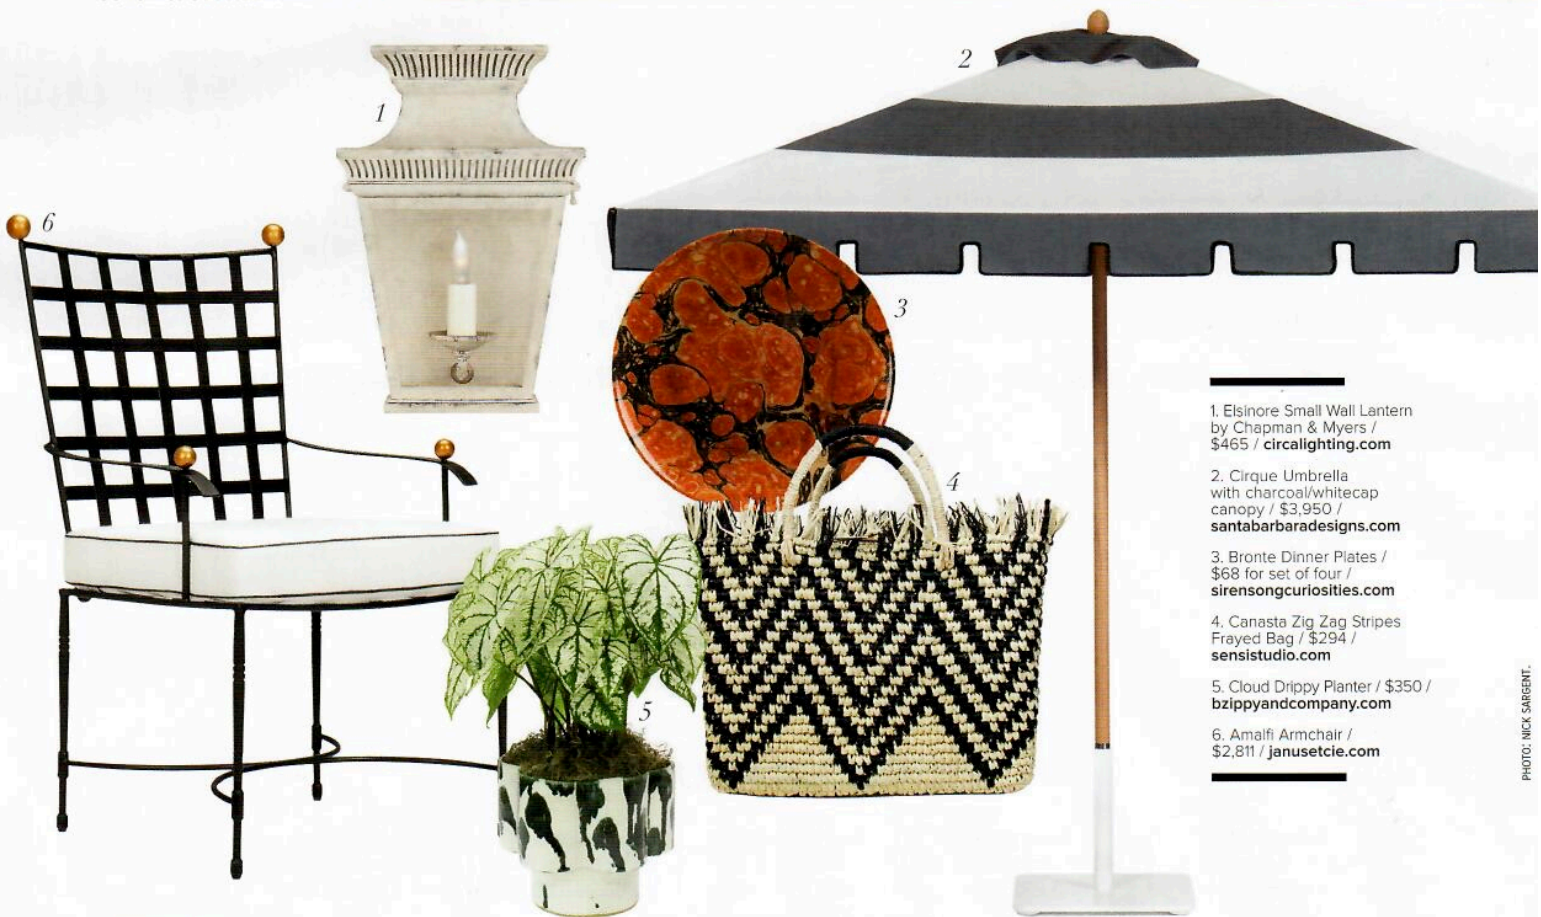

luxe.

interiors + design®

\$ 9.95 A SANDOW PUBLICATION | LUXE SOURCE®

MAR/APR 2020 | DISPLAY UNTIL 05/04/20

PALM *paradise*

"We wanted this to look like a buffet yet function like a kitchen," says designer Scott Sanders, of paneling the appliances to make them disappear in this Palm Beach oasis. The hood above the grill was covered in a striking custom woodwork design, which lends to the overall elevated feel. Sanders maintained the same colors, materials and finishes throughout the loggia for a sophisticated scheme. scottsandersllc.com

1. Elshore Small Wall Lantern by Chapman & Myers / \$465 / circalighting.com

2. Cirque Umbrella with charcoal/whitecap canopy / \$3,950 / santabarbaradesigns.com

3. Bronte Dinner Plates / \$68 for set of four / sirensongcuriosities.com