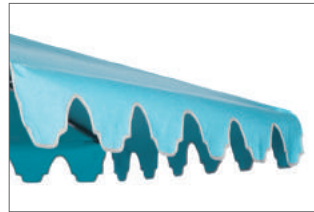

Specifications

HEXAGON

STYLE NUMBER

MCH - 7
MCH - 9

SIZE

7'6"
9'0"

GROUND CLEARANCE

7'0"
7'0"

POLE DIAMETER

1.5"
2.0"

OVERALL HEIGHT

8'8"
9'0"

SQUARE

MCO - 11

11'0"

7'0"

2.5"

9'4"

Finials

Valances

MARQUIS

Powder Coat Finishes for Frames