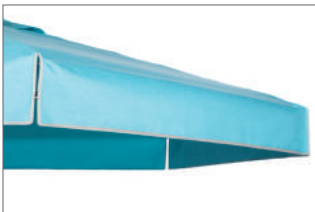

Specifications

HEXAGON

STYLE NUMBER

MCH - 7
MCH - 9

SIZE

7'6"
9'0"

GROUND CLEARANCE

7'0"
7'0"

POLE DIAMETER

1.5"
2.0"

OVERALL HEIGHT

8'8"
9'0"

SQUARE

MCO - 11

11'0"

7'0"

2.5"

9'4"

Finials

Valances

STRAIGHT

Powder Coat Finishes for Frames