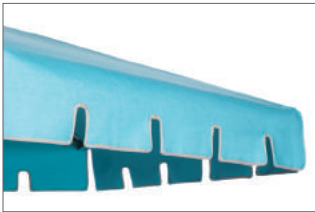

Mirasol® Umbrella

MIRASOL[®] UMBRELLA

The celestial dome shape of the Mirasol[®] umbrella evokes old-world charm. Its classic silhouette and striking shape offer a respite from the sun in the style of a bygone era.

The Mirasol is available with its own signature valance or one of our specialty valances, each expertly edge-finished with braid trim or fringe in coordinating or contrasting colors, giving each creation its own distinct personality. Mirasol is a natural choice for style-conscious homeowners.

7'0"
7'0"

POLE DIAMETER

1.5"
2.0"

OVERALL HEIGHT

8'8"
9'0"

SQUARE

MCO - 11

11'0"

7'0"

2.5"

9'4"

Finials

FLAME

ACORN

Valances

KEYHOLE