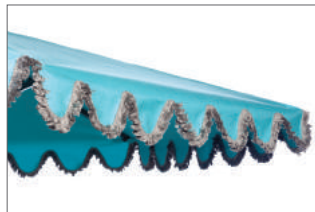

The Mirasol is available with its own signature valance or one of our specialty valances, each expertly edge-finished with braid trim or fringe in coordinating or contrasting colors, giving each creation its own distinct personality. Mirasol is a natural choice for style-conscious homeowners.

SCALLOPED

MARQUIS

MIRASOL

STRAIGHT

SCALLOPED WITH FRINGE

Powder Coat Finishes for Frames

WHITE

CAMEO

SAND

SANDSTONE

PLATINUM

BRONZE

SLATE

BLACK