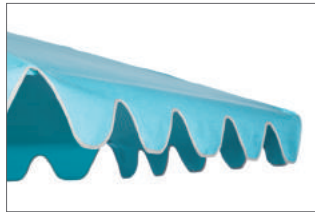

Mirasol® Umbrella

MIRASOL[®] UMBRELLA

The celestial dome shape of the Mirasol[®] umbrella evokes old-world charm. Its classic silhouette and striking shape offer a respite from the sun in the style of a bygone era.

The Mirasol is available with its own signature valance or one of our specialty valances, each expertly edge-finished with braid trim or fringe in coordinating or contrasting colors, giving each creation its own distinct personality. Mirasol is a natural choice for style-conscious homeowners.

7'0"
7'0"

POLE DIAMETER

1.5"
2.0"

OVERALL HEIGHT

8'8"
9'0"

SQUARE

MCO - 11

11'0"

7'0"

2.5"

9'4"

Finials

FLAME

ACORN

Valances

KEYHOLE