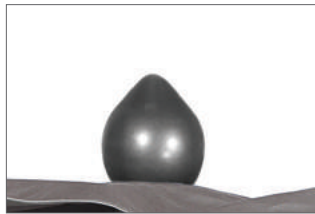

Mirasol® Umbrella

MIRASOL[®] UMBRELLA

The celestial dome shape of the Mirasol[®] umbrella evokes old-world charm. Its classic silhouette and striking shape offer a respite from the sun in the style of a bygone era.

The Mirasol is available with its own signature valance or one of our specialty valances, each expertly edge-finished with braid trim or fringe in coordinating or contrasting colors, giving each creation its own distinct personality. Mirasol is a natural choice for style-conscious homeowners.

7'0"
7'0"

POLE DIAMETER

1.5"
2.0"

OVERALL HEIGHT

8'8"
9'0"

SQUARE

MCO - 11

11'0"

7'0"

2.5"

9'4"

Finials

FLAME

ACORN

Valances

KEYHOLE