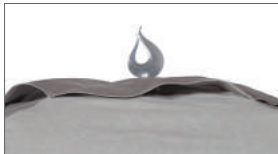

Finials

FLAME