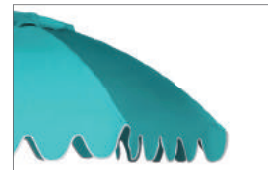

Specifications

HEXAGON

STYLE NUMBER

MCH - 7
MCH - 9

SIZE

7'6"
9'0"

GROUND CLEARANCE

7'0"
7'0"

POLE DIAMETER

1.5"
2.0"

OVERALL HEIGHT

8'8"
9'0"

OCTAGON

MCO - 11

11'0"

7'0"

2.5"

9'4"

Finials

Valances

SCALLOPED

Powder Coat Finishes for Frames