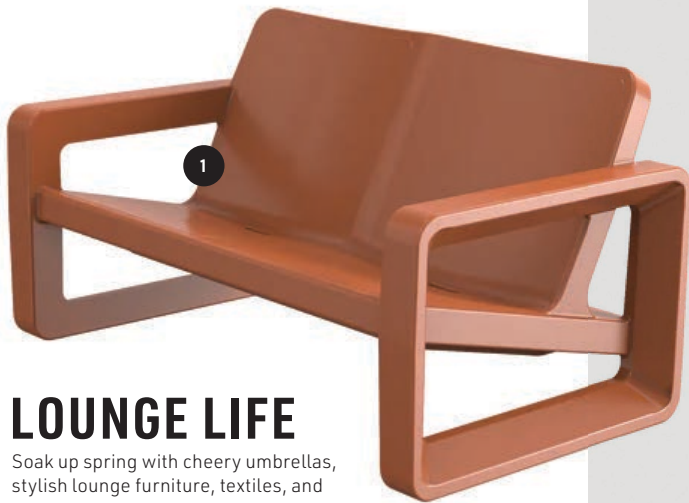

## LOUNGE LIFE

Soak up spring with cheery umbrellas, stylish lounge furniture, textiles, and fixtures.

BY JENNIE NUNN

1. Deck Loveseat in Clay, Tupelo Goods, [tupelogoods.com](https://tupelogoods.com).
2. 12:40 Backward Facing Bronze/Travertine Wall Sconce, Articolo Studios, [articolostudios.com](https://articolostudios.com).
3. Walloon Lounge Chair designed by Jane Sieberts, Co-founder of Summit, upholstered cushion available in 100 performance fabric options, [summitfurniture.com](https://summitfurniture.com).
4. Sierra Baja Sling Chaise Lounge in Natural, Woodard, [woodard-furniture.com](https://woodard-furniture.com).
5. Thibaut x Santa Barbara Designs Umbrella in Protea Print-Lined Mango Canopy with Brush Fringe on a Nine-foot Riviera Oak Frame, [santabarbaradesigns.com](https://santabarbaradesigns.com).
6. Gion Outdoor Fabric in Linen, Dieter Vander Velpen, Zinc Textile, [zinctextile.com](https://zinctextile.com).